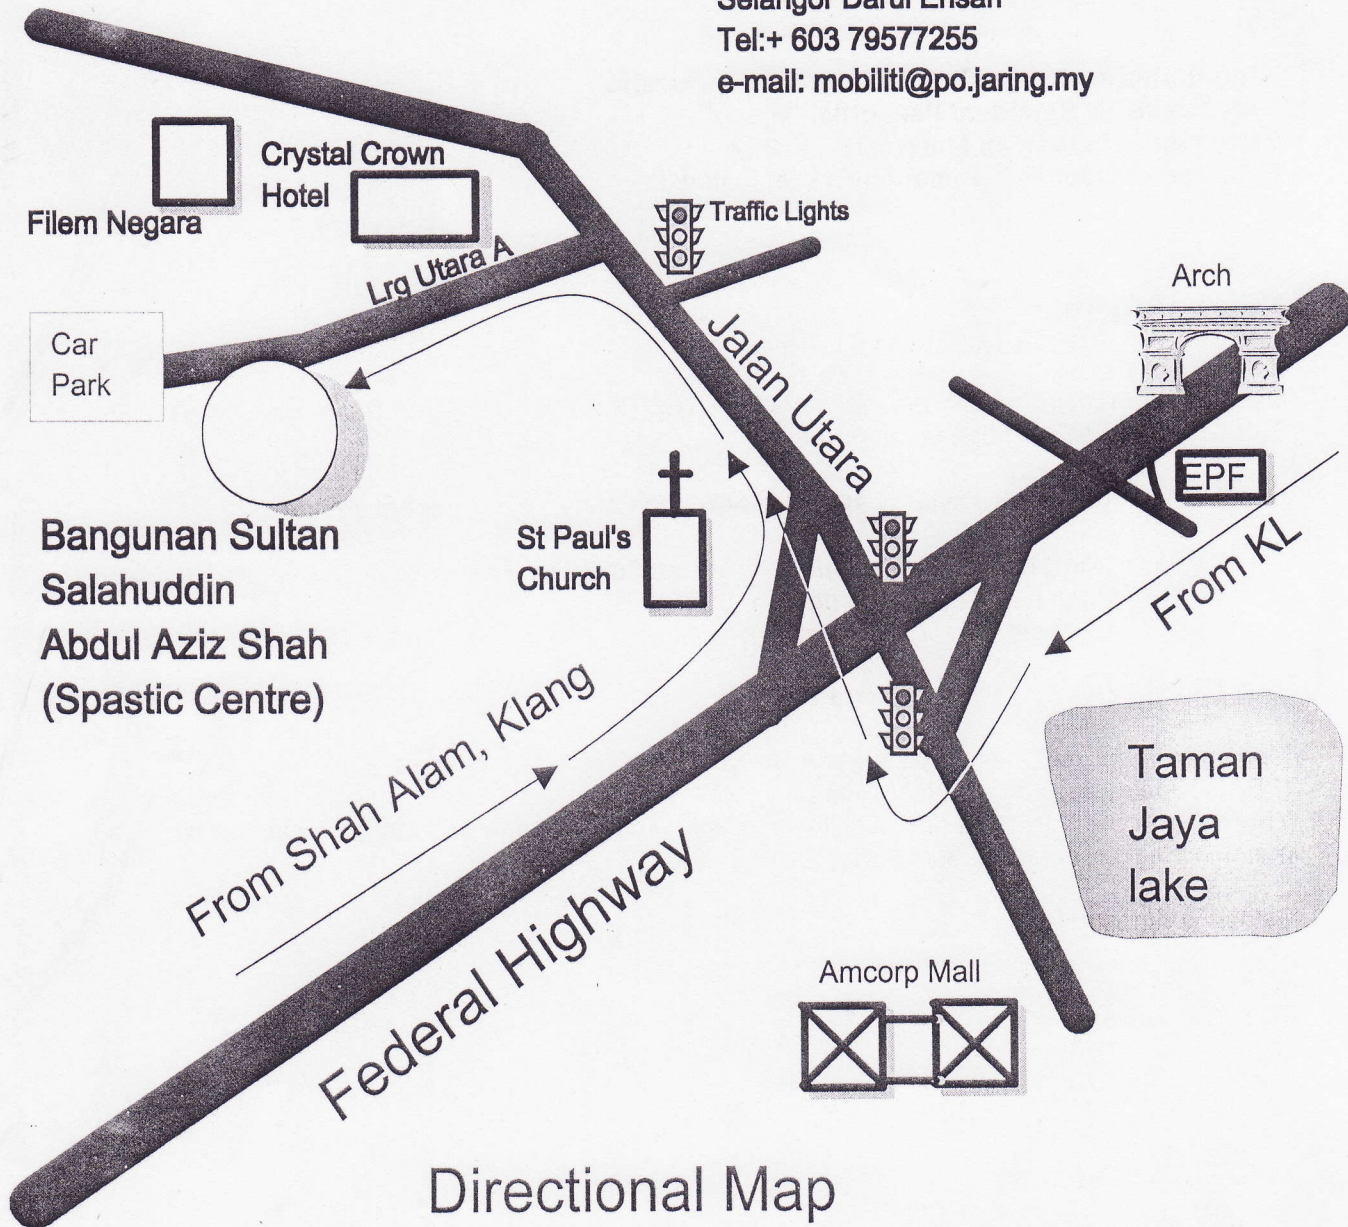

Persatuan

●-M-O-B-I-L-I-T-I-●

Selangor & Kuala Lumpur

Address:

Bilik 9, Tingkat 4,  
Bangunan Sultan Salahuddin Abdul Aziz Shah  
16 Lorong Utara 'A',  
46200 Petaling Jaya,  
Selangor Darul Ehsan  
Tel: + 603 79577255  
e-mail: [mobiliti@po.jaring.my](mailto:mobiliti@po.jaring.my)

Directional Map

From Federal Highway (Lebuhraya Persekutuan), take the exit ramp to Jalan Utara. Keep left along Jalan Utara and immediately after the first set of traffic lights, turn left into Lorong Utara A, just before Crystal Crown Hotel.